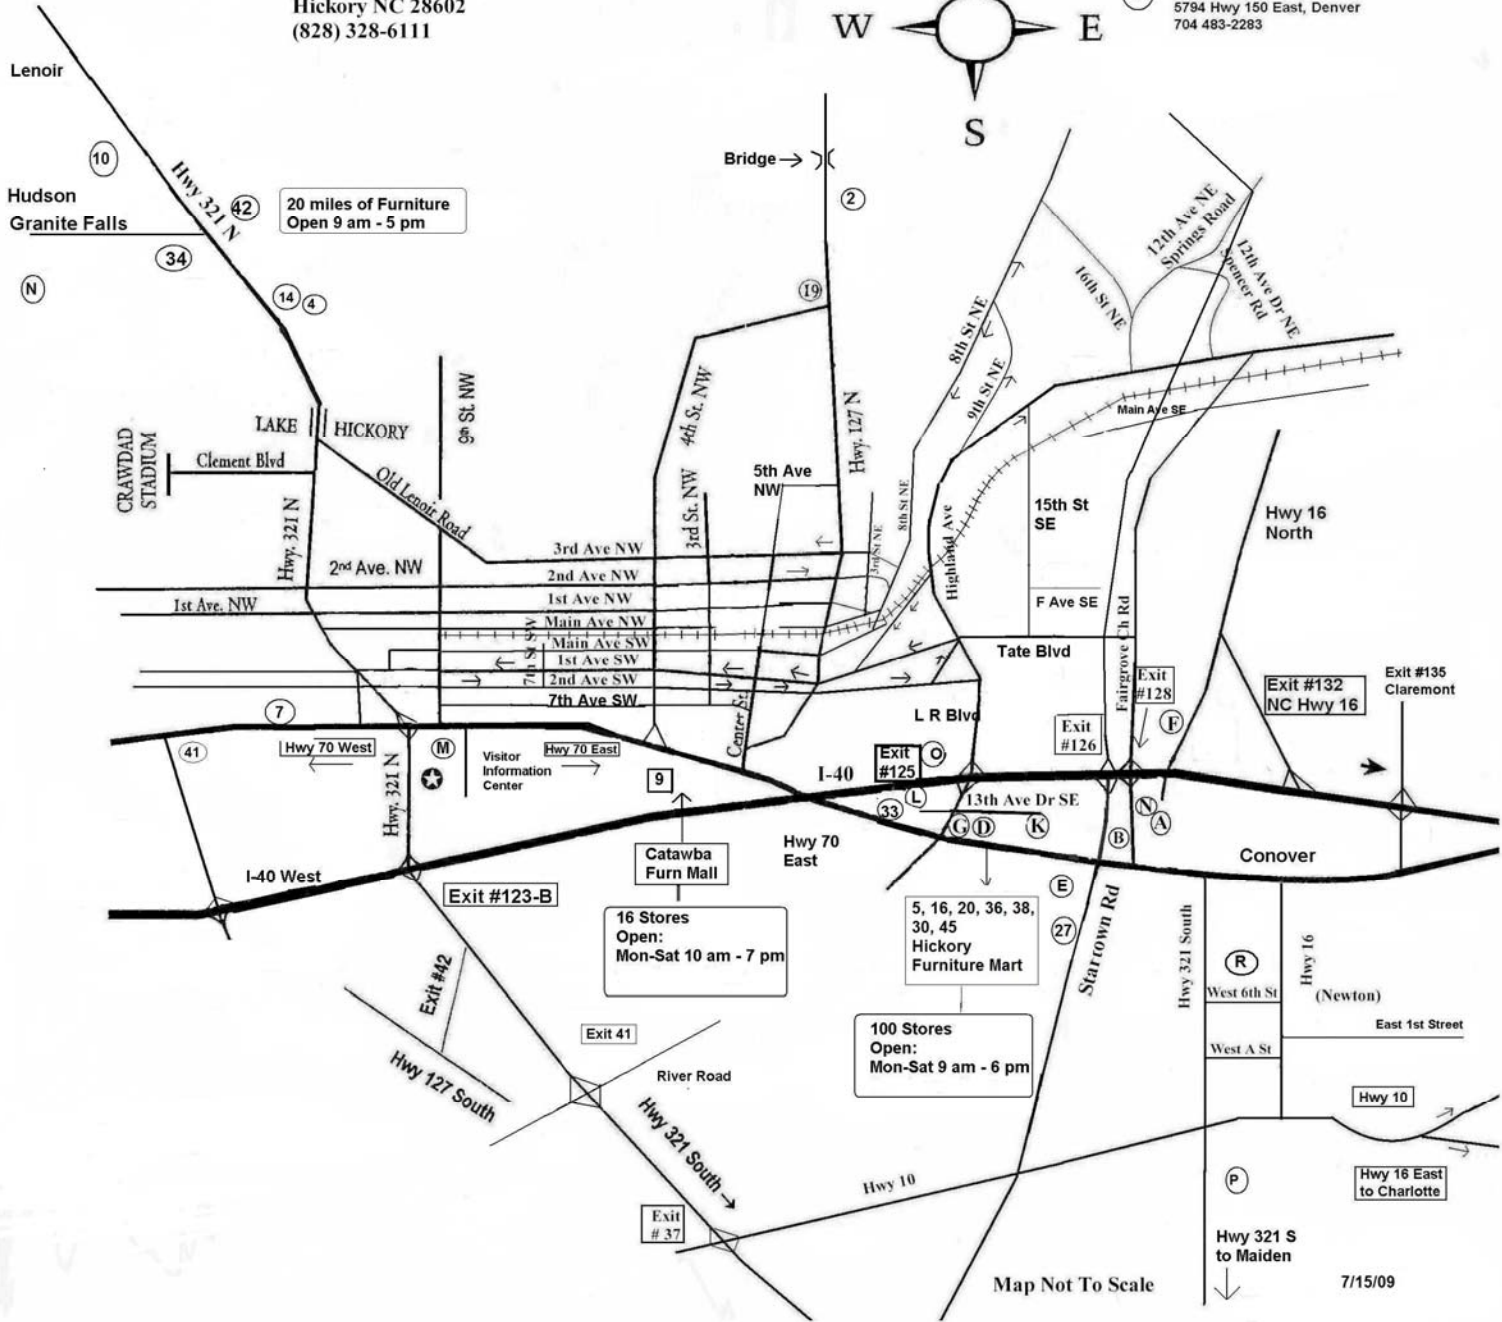

20 miles of Furniture
Open 9 am - 5 pm

16 Stores
Open:
Mon-Sat 10 am - 7 pm

100 Stores
Open:
Mon-Sat 9 am - 6 pm

Map Not To Scale

7/15/09